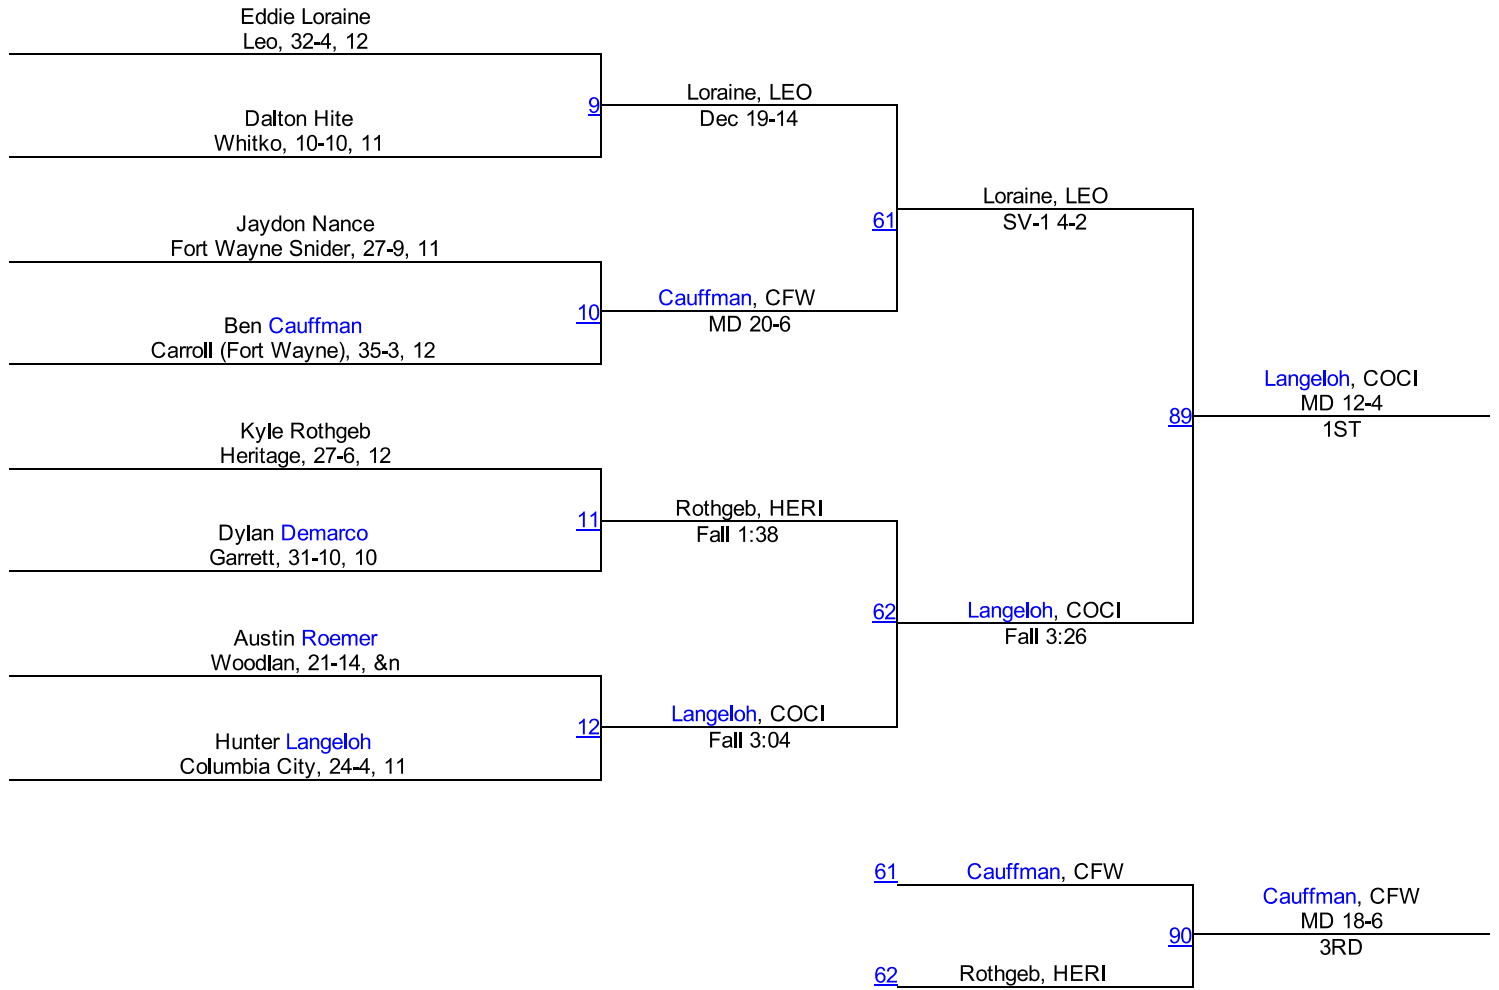

IHSAA Regional @ Carroll

120