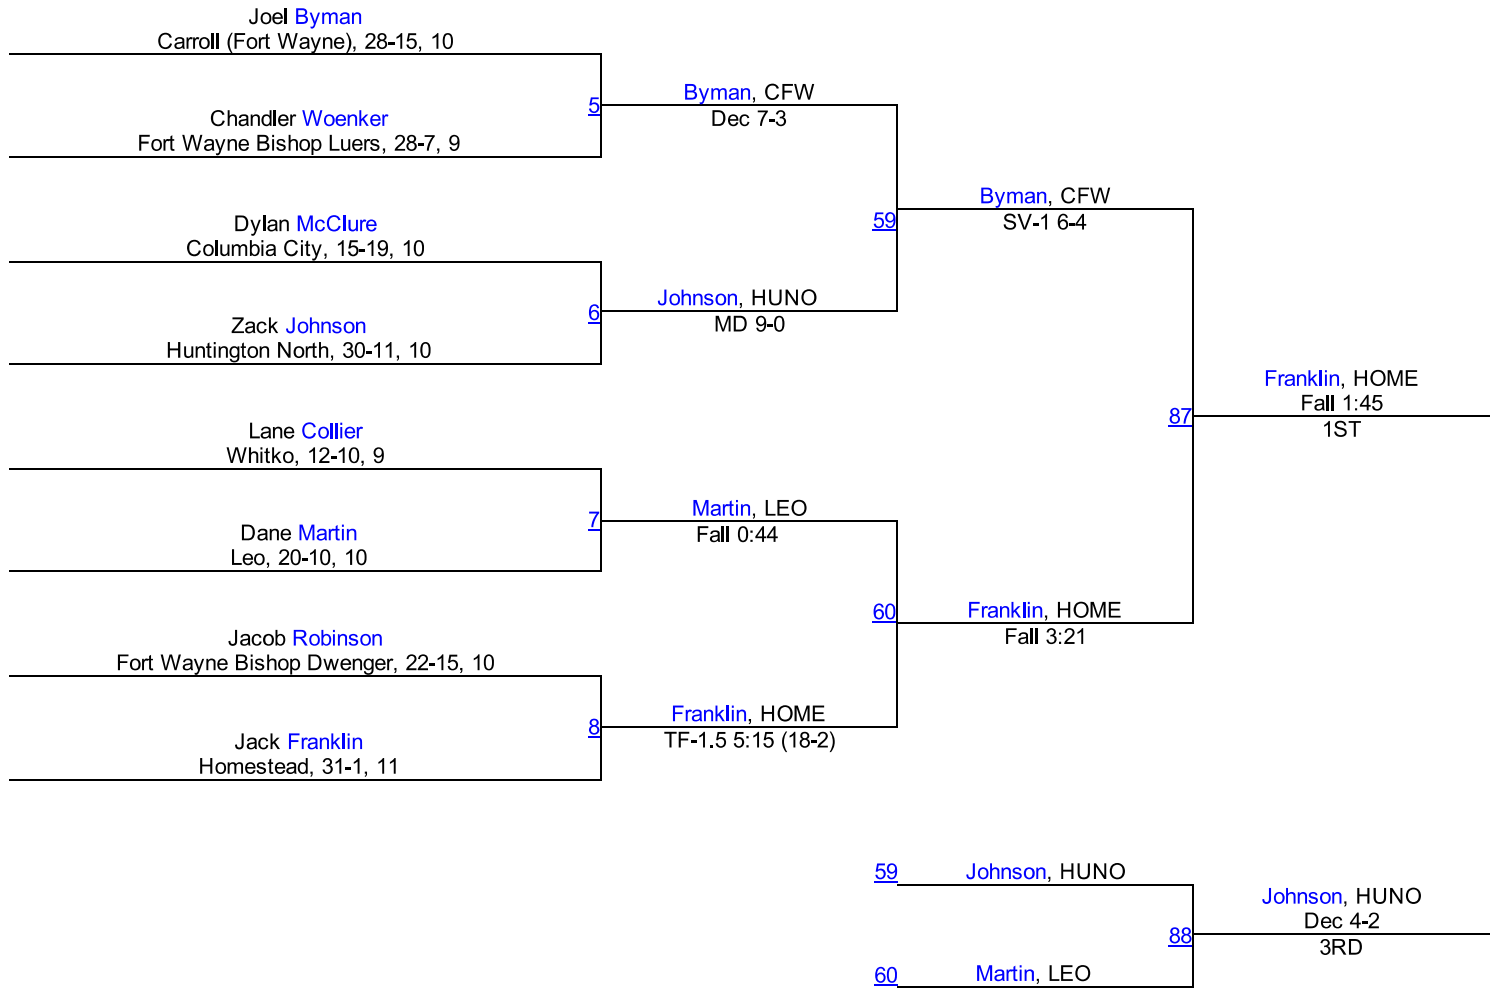

## Team Scores

1.	Carroll (Fort Wayne)	146.0
2.	Columbia City	102.0
3.	Leo	63.0
4.	Homestead	61.5
5.	New Haven	59.0
6.	Fort Wayne North Side	49.5
7.	Fort Wayne Snider	44.0
7.	Garrett	44.0
9.	Huntington North	39.0
10.	Eastside	35.0
11.	Fort Wayne Wayne	33.0
12.	Churubusco	27.0
13.	Fort Wayne Concordia Lutheran	20.0
14.	Woodlan	15.0
15.	Fort Wayne Bishop Luers	9.0
16.	Heritage	8.0
17.	Fort Wayne Bishop Dwenger	0.0
17.	Fort Wayne Northrop	0.0
17.	Fort Wayne South Side	0.0
17.	Whitko	0.0

# IHSAA Regional @ Carroll

113