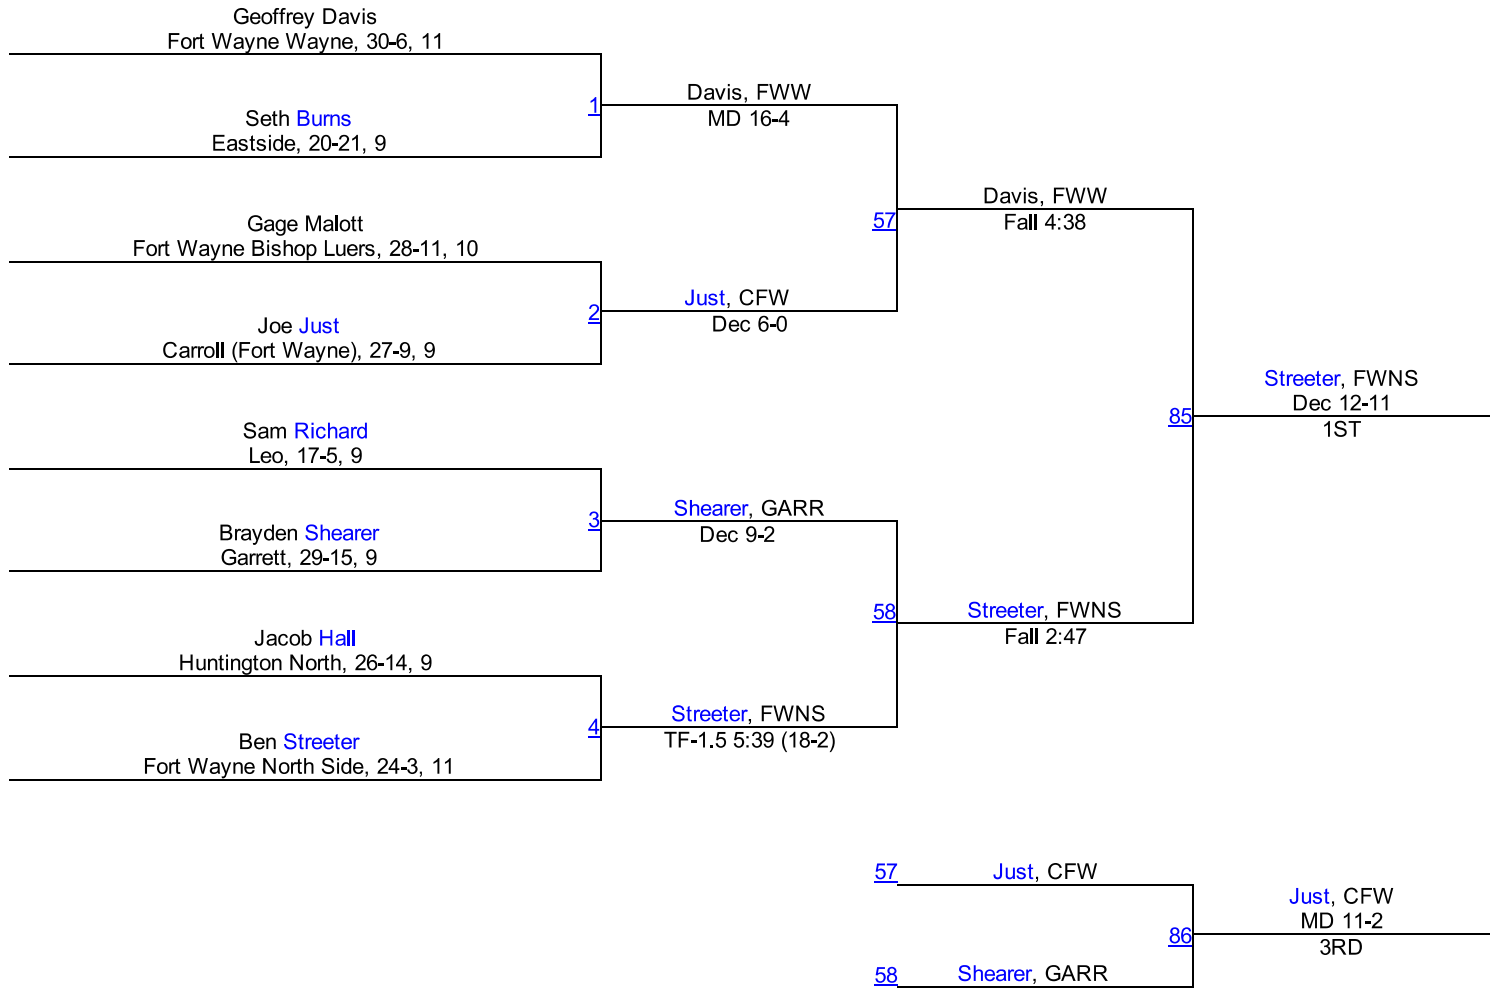

## Team Scores

1.	Carroll (Fort Wayne)	146.0
2.	Columbia City	102.0
3.	Leo	63.0
4.	Homestead	61.5
5.	New Haven	59.0
6.	Fort Wayne North Side	49.5
7.	Fort Wayne Snider	44.0
7.	Garrett	44.0
9.	Huntington North	39.0
10.	Eastside	35.0
11.	Fort Wayne Wayne	33.0
12.	Churubusco	27.0
13.	Fort Wayne Concordia Lutheran	20.0
14.	Woodlan	15.0
15.	Fort Wayne Bishop Luers	9.0
16.	Heritage	8.0
17.	Fort Wayne Bishop Dwenger	0.0
17.	Fort Wayne Northrop	0.0
17.	Fort Wayne South Side	0.0
17.	Whitko	0.0

# IHSAA Regional @ Carroll

113